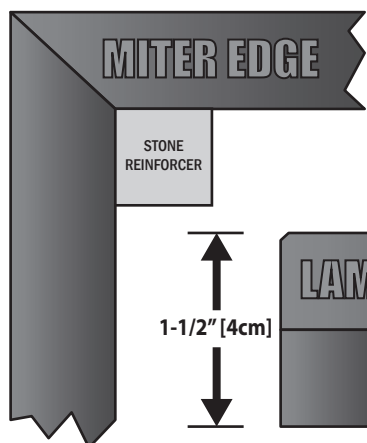

HOW TO SPEC STONE TOPS

BY THE STONERESOURCE.COM

PICKING A MATERIAL

	HIGH USE	INDOOR	OUTDOOR	BATHROOM
QUARTZ				
GRANITE				
MARBLE				
QUARTZITE				
LIMESTONE				

FINISHES

STANDARD THICKNESSES

EDGES

VISIT US AT THESTONERESOURCE.COM